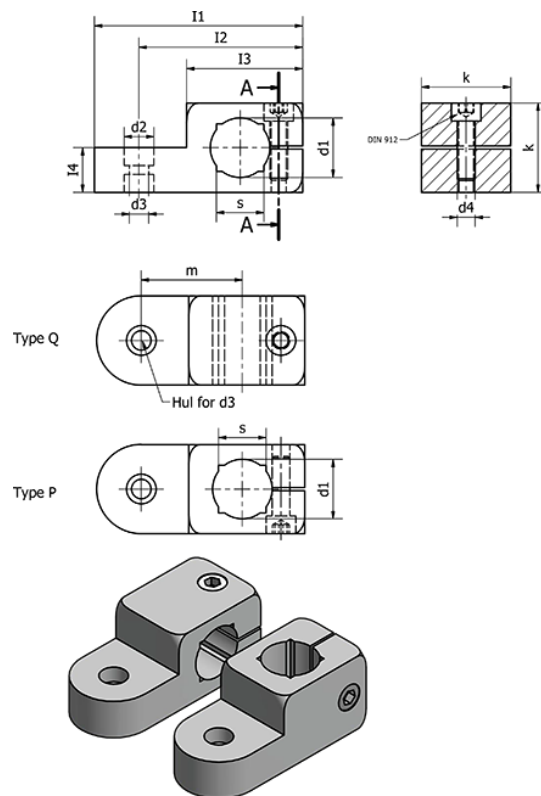

Article number: 20482B1020PELS  
 Description: E+G Swivel clamp  
 GN 482-B10-20-P-ELS

## Measures

	= -	l1	= 50
	= -	l3	= 40
Clamping kit for d3 = GN 511.1-M5-20-S/K		l4	= 10
Clamping kit for d4 = GN 511-M5-20		k	= 20
d1	= 10	m	= 23
d2	= 8.5	s	= 8
d3	= 5.5	Weight (g)	= 36
d4	= M5		